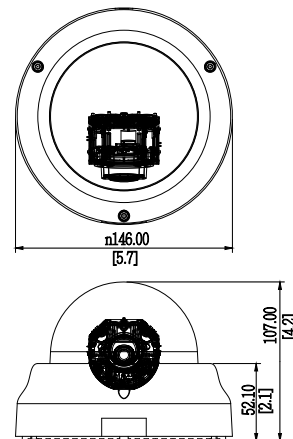

DIMENSION DIAGRAM

Unit: mm [inch]

ACCESSORY OPTIONS

Dome Cover		
PDCX-1109		Smoke dome cover for B6X/B8X/ B9X, vandal proof (IK10)

Power Supply		
PPOE-0001		IEEE 802.3af PoE Injector for Class 1, 2 or 3 devices, with universal adapter

Popular Mounting Solutions		
Surface	Accessories not required	
Wall	PMAX-0308	
Pendant	PMAX-0101 PMAX-0103	
Corner	PMAX-0101 PMAX-0305 PMAX-0402	
Pole	PMAX-0101 PMAX-0305 PMAX-0503	
Flush	PMAX-1012	
Gang Box	PMAX-0804	

* For more mounting solutions, please refer to Project Planner on www.acti.com