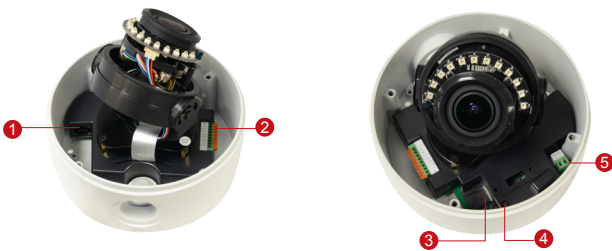

## 3MP Outdoor Zoom Dome with D/N, Adaptive IR, Extreme WDR, SLLS, 4.3x Zoom

- 3 Megapixel with 1080p
- Day & Night with Superior Low Light Sensitivity and Adaptive IR LED
- 4.3x Zoom Lens with f2.8-12mm / F1.4-2.8, P-Iris, Auto Focus (for installation)
- Extreme WDR (100 dB)
- 30 fps at 2048 x 1536
- Weatherproof (IP66) and Vandal Proof (IK10)

### DIMENSION DIAGRAM

- 1 Ethernet Port
- 2 Digital Input / Output
- 3 Memory Card Slot
- 4 Reset Button
- 5 DC 12V Power Input

Unit: mm [inch]

**PRODUCT SPECIFICATION****A81****• Device**

Device Type	Outdoor Zoom Dome Camera
Image Sensor	Progressive Scan CMOS
Sensor Size	1/2.8"
Effective Pixels	2048 (H) x 1536 (V) (3.15 MP)
Horizontal Resolution	1280 TVL
Day / Night	Yes
Low Light Sensitivity	Superior
Minimum Illumination	Color: 0.01 lux at F1.4 (30 IRE, 2400°K); B/W: 0 lux (IR LED on)
Mechanical IR Cut Filter	Yes
IR Sensitivity Range	700 - 1150nm
IR LED	Adaptive IR LED x 12 (850nm)
IR Working Distance	30 m (0 lux, 30 IRE, Gain 255, Auto shutter mode)
Electronic Shutter	1/5 ~ 1/8000 sec (manual mode)
S/N Ratio	56 dB

**• Interface**

Digital Input	1, Terminal block
Digital Output	1, Terminal block
Local Storage	MicroSDHC/SDXC memory card slot (card not included)

**• General**

Power Source / Consumption	PoE Class3; DC12V / 10W; 8W
Weight	880g (1.94lb)
Dimensions (Ø x H)	139.95 x 131.17mm (5.5" x 5.2")
Environmental Casing	Weatherproof (IP66 rated); Vandal proof (IK10); Transparent dome cover
Mount Type	Surface, Pendant, Wall
Starting Temperature	-20°C ~ 50°C (-4°F ~ 122°F) within 30 minutes
Operating Temperature	-40°C ~ 50°C (-40°F ~ 122°F)
Operating Humidity	20% ~ 80% RH
Approvals	CE (EN 55022 Class A, EN 55024), FCC (Part15 Subpart B Class A), IP66, IK10, NEMA 4X