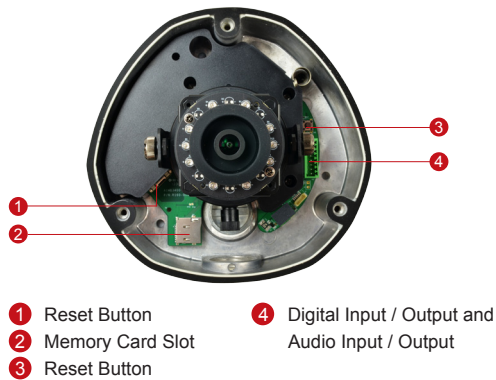

E85A

1MP Outdoor Dome with D/N, Adaptive IR, Superior WDR, Vari-focal Lens

- 1 Megapixel with 720p
- Day & Night with Adaptive IR LED
- Vari-focal Lens with f2.8-12mm / F1.4
- Superior WDR (110 dB)
- 30 fps at 1280 x 720
- Weatherproof (IP66) and Vandal Proof (IK10)

PHOTO INDICATION

- 1 Reset Button
- 2 Memory Card Slot
- 3 Reset Button
- 4 Digital Input / Output and Audio Input / Output

DIMENSION DIAGRAM

Unit: mm [inch]

ACCESSORY OPTIONS

Dome Cover		
PDCX-1101		4-inch, smoke, vandal proof

• Lens

Focal Length / Aperture	Vari-focal, f2.8 - 12 mm / F1.4
Iris	Fixed iris
Focus	Manual focus
Mount Type	Board mount
Horizontal Viewing Angle	60.1°~24.3°
Viewing Angle Adjustment	Pan: 0°~350°; Tilt: 17°~163°; Rotate: 0°~350°

• Interface

Digital Input	1, Terminal block
Digital Output	1, Terminal block
Local Storage	MicroSDHC/MicroSDXC memory card slot (card not included)

• General

Power Source / Consumption	PoE Class 2 (IEEE802.3af) / 6.49 W (IR on)
Weight	1032 g (2.275 lb)
Dimensions (Ø x H)	150mm x 117mm (5.9" x 4.6")
Environmental Casing	Weatherproof (IP66 rated); Vandal proof (IK10 rated); Transparent dome cover
Mount Type	Surface, Pendant, Wall, Corner, Pole, Flush, Gang box
Starting Temperature	-20°C ~ 50°C (-4°F ~ 122°F)
Operating Temperature	-40°C ~ 50°C (-40°F ~ 122°F)
Operating Humidity	10% ~ 85% RH
Approvals	CE (EN 55022 Class B, EN 55024), FCC (Part15 Subpart B Class B), IK10, IP66, NEMA 4X