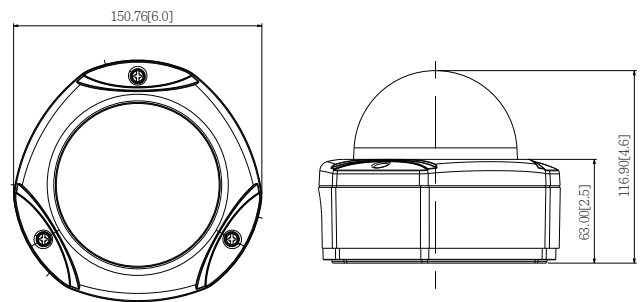

PHOTO INDICATION

- 1 Reset Button
- 2 Memory Card Slot
- 3 Reset Button
- 4 Digital Input / Output and Audio Input / Output

DIMENSION DIAGRAM

Unit: mm [inch]

ACCESSORY OPTIONS

Dome Cover		
PDCX-1101		4-inch, smoke, vandal proof

• Interface

Digital Input	1, Terminal block
Digital Output	1, Terminal block
Local Storage	MicroSDHC/MicroSDXC memory card slot (card not included)

• General

Power Source / Consumption	PoE Class 2 (IEEE802.3af) / 6.49 W (IR on)
Weight	1032 g (2.275 lb)
Dimensions (Ø x H)	150mm x 117mm (5.9" x 4.6")
Environmental Casing	Weatherproof (IP66 rated); Vandal proof (IK10 rated); Transparent dome cover
Mount Type	Surface, Pendant, Wall, Corner, Pole, Flush, Gang box
Starting Temperature	-20°C ~ 50°C (-4°F ~ 122°F)
Operating Temperature	-40°C ~ 50°C (-40°F ~ 122°F)
Operating Humidity	10% ~ 85% RH
Approvals	CE (EN 55022 Class B, EN 55024), FCC (Part15 Subpart B Class B), IK10, IP66, NEMA 4X