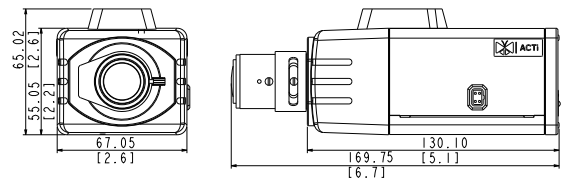

E25

1.3MP Box with D/N, Basic WDR, SLLS, Vari-focal Lens

* Vari-focal lens is included.

- 1.3 Megapixel with 720p
- Day & Night with Superior Low Light Sensitivity
- Vari-focal Lens with f2.8-12mm / F1.4, DC Iris
- Basic WDR (88 dB)
- 60 fps at 1280 x 720
- Wide Angle

PHOTO INDICATION

- 1 Reset Button
- 2 Ethernet Port
- 3 Power LED
- 4 DC Iris Port

DIMENSION DIAGRAM

Unit: mm [inch]

ACCESSORY OPTIONS

Lens

PLEN-0205		IR Compatible, DC Iris, F1.6, 8 mm - 80 mm, 36.7° - 3.97°
-----------	--	---

PMAX-0200		IP66, with heater and fan powered by 110V AC, -30°C ~ 50°C (-22°F ~ 122°F), requires housing bracket
PMAX-0201		IP66, with heater and fan powered by 220V AC, -30°C ~ 50°C (-22°F ~ 122°F), requires housing bracket
PMAX-0202		IP66, -10°C ~ 50°C (14°F ~ 122°F), requires housing bracket
PMAX-1101		Aluminum, max. load 10 kg (22.05 lb), tilt angle 90° (For PMAX-0200, PMAX-0201, PMAX-0202)

• Interface

DC Iris Connector	External connector for DC iris lens
-------------------	-------------------------------------

• General

Power Source / Consumption	PoE Class 2 (IEEE802.3af) / 3.25W
Weight	434g (0.955 lb)
Dimensions (W x H x D)	67.05mm x 65.02mm x 169.75mm (2.6" x 2.6" x 6.7")
Environmental Casing	Optional housing (IP 66 rated)
Mount Type	Wall, Ceiling, Corner, Pole
Starting Temperature	-10°C ~ 50°C (14°F ~ 122°F)
Operating Temperature	-10°C ~ 50°C (14°F ~ 122°F)
Operating Humidity	10% ~ 85% RH
Approvals	CE (EN 55022 Class B, EN 55024), FCC (Part15 Subpart B Class B)