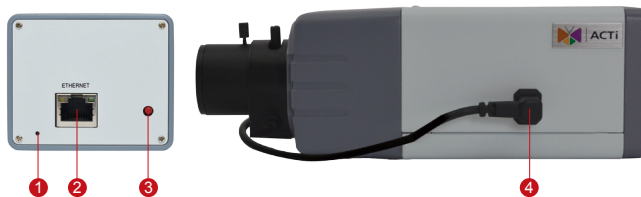

E25

1.3MP Box with D/N, Basic WDR, SLLS, Vari-focal Lens

* Vari-focal lens is included.

- 1.3 Megapixel with 720p
- Day & Night with Superior Low Light Sensitivity
- Vari-focal Lens with f2.8-12mm / F1.4, DC Iris
- Basic WDR (88 dB)
- 60 fps at 1280 x 720
- Wide Angle

PHOTO INDICATION

- 1 Reset Button
- 2 Ethernet Port
- 3 Power LED
- 4 DC Iris Port

DIMENSION DIAGRAM

Unit: mm [inch]

ACCESSORY OPTIONS

Lens

PLEN-0205		IR Compatible, DC Iris, F1.6, 8 mm - 80 mm, 36.7° - 3.97°
-----------	--	---

PMAX-0200		IP66, with heater and fan powered by 110V AC, -30°C ~ 50°C (-22°F ~ 122°F), requires housing bracket
PMAX-0201		IP66, with heater and fan powered by 220V AC, -30°C ~ 50°C (-22°F ~ 122°F), requires housing bracket
PMAX-0202		IP66, -10°C ~ 50°C (14°F ~ 122°F), requires housing bracket
PMAX-1101		Aluminum, max. load 10 kg (22.05 lb), tilt angle 90° (For PMAX-0200, PMAX-0201, PMAX-0202)

• Interface

DC Iris Connector	External connector for DC iris lens
-------------------	-------------------------------------

• General

Power Source / Consumption	PoE Class 2 (IEEE802.3af) / 3.25W
Weight	434g (0.955 lb)
Dimensions (W x H x D)	67.05mm x 65.02mm x 169.75mm (2.6" x 2.6" x 6.7")
Environmental Casing	Optional housing (IP 66 rated)
Mount Type	Wall, Ceiling, Corner, Pole
Starting Temperature	-10°C ~ 50°C (14°F ~ 122°F)
Operating Temperature	-10°C ~ 50°C (14°F ~ 122°F)
Operating Humidity	10% ~ 85% RH
Approvals	CE (EN 55022 Class B, EN 55024), FCC (Part15 Subpart B Class B)