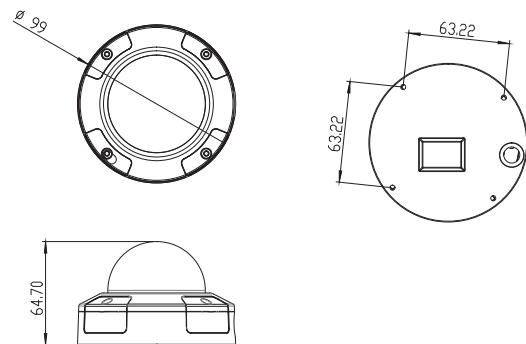

PHOTO INDICATION

- 1 Power Input
- 2 Ethernet Port
- 3 Power & System LED
- 4 Memory Card Slot
- 5 Reset Button

DIMENSION DIAGRAM

Unit: mm

ACCESSORY OPTIONS

Power Supply		
PPOE-0001		IEEE 802.3af PoE Injector for Class 1, 2 or 3 devices, with universal adapter
PPBX-0012		Power Adapter AC 100~240V (US), for A3x, A4x, A88, A9x, Z31, Z8x, Z9x
PPBX-0013		Power Adapter AC 100~240V (EU), for A3x, A4x, A88, A9x, Z31, Z8x, Z9x
PPBX-0014		Power Adapter AC 100~240V (UK), for A3x, A4x, A88, A9x, Z31, Z8x, Z9x

PRODUCT SPECIFICATION**A88****• Device**

Device Type	Outdoor Mini Zoom Dome
Image Sensor	Progressive Scan CMOS
Sensor Size	1/2.8"
Effective Pixels	2065 (H) x 1553 (V) (3.21 MP)
Day / Night	Yes
Low Light Sensitivity	Superior
Minimum Illumination	Color: 0.1 lux at F1.6; B/W 0 lux at F1.6 (IR LED on)
Mechanical IR Cut Filter	Yes
IR Sensitivity Range	700 ~ 1100 nm
IR LED	Adaptive IR LED x 4 (850 nm)
IR Working Distance	30 m
Horizontal Resolution (TV Lines)	1100 TVL

• Interface

Local Storage	MicroSDHC / MicroSDXC memory card slot (card not included)
---------------	--

• General

Power Source / Consumption	DC 12V, PoE Class 3 (IEEE802.3af) / 12.95W (PoE)
Weight	365 g (0.81 lb)
Dimensions (Ø x H)	99 mm x 64.7 mm (3.9" x 2.55")
Environmental Casing	Weatherproof (IP66), Vandal proof (IK10)
Mount Type	Surface, Wall, Pendant, Pole
Starting Temperature	-10°C ~ 50°C (14°F ~ 122°F)
Operating Temperature / Humidity	-20°C ~ 50°C (-4°F ~ 122°F) / 20% ~ 80% RH
Approvals	CE (EN 55022 Class A, EN 55024), FCC (Part 15 Subpart B Class A), IP66, IK10