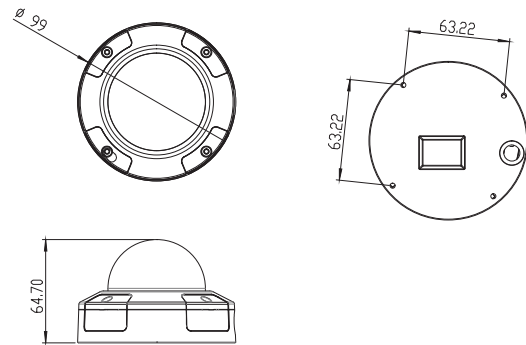

PHOTO INDICATION

- 1 Power Input
- 2 Ethernet Port
- 3 Power & System LED
- 4 Memory Card Slot
- 5 Reset Button

DIMENSION DIAGRAM

ACCESSORY OPTIONS

Power Supply		
PPOE-0001		IEEE 802.3af PoE Injector for Class 1, 2 or 3 devices, with universal adapter
PPBX-0002		AC 100-240V to DC 12V power adapter with universal connector

PRODUCT SPECIFICATION

A92

• Device

Device Type	Outdoor Mini Dome Camera
Image Sensor	Progressive Scan CMOS
Sensor Size	1/2.8"
Effective Pixels	2065 (H) x 1553 (V) (3.21 MP)
Horizontal Resolution	1300 TVL
Day / Night	Yes
Low Light Sensitivity	Superior
Minimum Illumination	Color: 0.1 lux at F1.85 (AGC on); B/W: 0.01 lux at F1.85 (AGC on)
Mechanical IR Cut Filter	Yes
IR Sensitivity Range	700~1150mm
IR LED	Adaptive IR LED x 4 (850nm)
IR Working Distance	30 m (0 lux, 30 IRE, Gain 255, Auto shutter mode)
Electronic Shutter	1/5 ~ 1/16000 sec
S/N Ratio	56dB

• Lens

Focal Length / Aperture	Fixed Focal, f2.8 mm / F1.85
Iris / Focus	Fixed Iris / Fixed Focus
Lens Mount	Board mount
Horizontal Viewing Angle	100°
Viewing Angle Adjustment	Pan: ±120°; Tilt: 30° - 90°

Local Storage	MicroSDHC / MicroSDXC memory card slot (card not included)
---------------	--

• General

Power Source / Consumption	DC 12V; PoE Class 3 (IEEE802.3af) / 7W
Weight	0.36 kg (0.81 lb)
Dimensions (Ø x H)	99 mm x 63.5 mm (3.9" x 2.5")
Environmental Casing	Weatherproof (IP66), Vandal proof (IK10)
Mount Type	Surface, Wall, Pole
Starting Temperature	-10°C ~ 50°C (14°F ~ 122°F)
Operating Temperature / Humidity	-20°C ~ 50°C (-4°F ~ 122°F) / 20% ~ 80% RH
Approvals	CE (EN 55022 Class A, EN 55024), FCC (Part 15 Subpart B Class A)