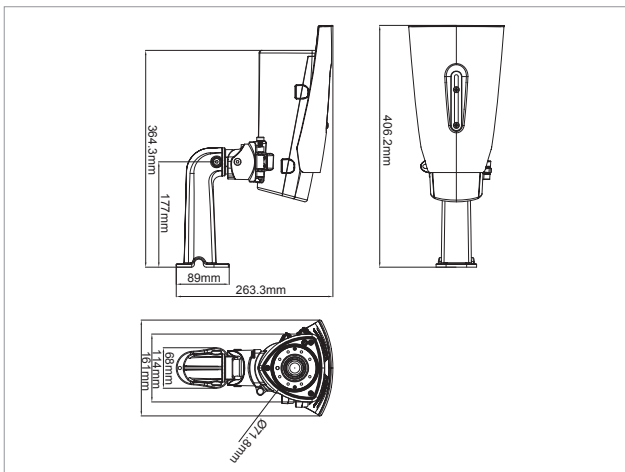

## Specifications

### Camera General Information

|                      |  |
|----------------------|--|
| Image Sensor         | 1/3" 3MP True WDR progressive scan CMOS sensor   |
| Minimum Illumination | B/W 0 lux/Color 0.1 lux  |
| Lens                 | Motorized (3-10mm, F1.4) lens  |
| Field of View        | Horizontal: 33.6°~81.9°<br>Vertical: 25.5°~62.6°<br>Diagonal: 42.6°~103.1°             |
| Iris Type            | P-Iris   |
| Day and Night        | YES (True D/N)   |
| IR Distance          | Effective up to 30 meters  |
| IR Wavelength        | 850nm  |
| IR Control           | Smart IR   |
| ICR                  | YES  |
| WDR                  | YES (True WDR)   |
| Image Enhance        | Brightness, Contrast, Saturation, Sharpness, Mirror, Flip, Day/Night, Anti-flicker,AWB |

## Dimension Drawing