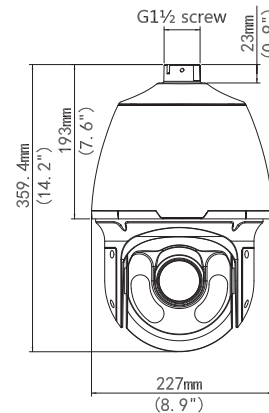

PHOTO INDICATION

- | | |
|---------------------|---|
| ① Ethernet Port | ⑤ Audio Input |
| ② AC24V Power Input | ⑥ Audio Output |
| ③ Digital Output | ⑦ Memory Card Slot
(inside the back panel cover) |
| ④ Digital Input | |

DIMENSION DIAGRAM

Unit: mm [inch]

ACCESSORY OPTIONS

* For mounting solutions, please refer to www.acti.com/mountingselector

PRODUCT SPECIFICATION**• Device**

Device Type	Outdoor Speed Dome
Image Sensor	Progressive Scan CMOS
Sensor Size	1/3"
Day / Night	Yes
Low Light Sensitivity	Superior
Minimum Illumination	0.03 lux @F1.5 (AGC on)
Color to B/W Switch	ISP based switch, configurable
Mechanical IR Cut Filter	Yes
IR Working Distance	150m (0 lux, 30 IRE, Gain 255, Auto shutter mode)
Electronic Shutter	1/6" ~ 1/100000" (manual and auto mode)
S/N Ratio	> 52 dB

• General

Power Source	AC 24V, DC 24V
Weight	5.28 kg (11.6 lb)
Dimensions (Ø x H)	227 x 359.4 mm (8.9" x 14.2")
Environmental Casing	Weatherproof (IP66 rated) Vandal Proof Metal Casing (IK10 rated)
Mount Type	Wall Mount, Pendant
Operating Temperature	-40°C ~ 66°C (-40°F ~ 149°F)
Relative Humidity	≤ 95% RH
Bundled Accessories	AC 24V Power Adapter