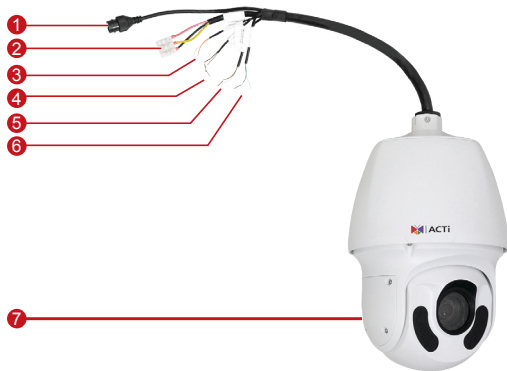

Z950

2MP Outdoor Speed Dome with D/N, Adaptive IR, Advanced WDR, SLLS, 20x Zoom Lens

- 2 Megapixel
- Day & Night with Superior Low Light Sensitivity and Adaptive IR LED
- 20x Zoom Lens with f5.2 mm ~ 104 mm / F1.5 ~ F3.0 with Auto Focus
- Advanced WDR
- 30 fps at 1920 x 1080
- Weatherproof (IP66) and Vandal Proof (IK10)
- Built-in Analytics

PHOTO INDICATION

- | | |
|---------------------|---|
| ① Ethernet Port | ⑤ Audio Input |
| ② AC24V Power Input | ⑥ Audio Output |
| ③ Digital Output | ⑦ Memory Card Slot
(inside the back panel cover) |
| ④ Digital Input | |

DIMENSION DIAGRAM

Unit: mm [inch]

ACCESSORY OPTIONS

* For mounting solutions, please refer to www.acti.com/mountingselector

PRODUCT SPECIFICATION**• Device**

Device Type	Outdoor Speed Dome
Image Sensor	Progressive Scan CMOS
Sensor Size	1/3"
Day / Night	Yes
Low Light Sensitivity	Superior
Minimum Illumination	0.03 lux @F1.5 (AGC on)
Color to B/W Switch	ISP based switch, configurable
Mechanical IR Cut Filter	Yes
IR Working Distance	150m (0 lux, 30 IRE, Gain 255, Auto shutter mode)
Electronic Shutter	1/6" ~ 1/100000" (manual and auto mode)
S/N Ratio	> 52 dB

• General

Power Source	AC 24V, DC 24V
Weight	5.28 kg (11.6 lb)
Dimensions (Ø x H)	227 x 359.4 mm (8.9" x 14.2")
Environmental Casing	Weatherproof (IP66 rated) Vandal Proof Metal Casing (IK10 rated)
Mount Type	Wall Mount, Pendant
Operating Temperature	-40°C ~ 66°C (-40°F ~ 149°F)
Relative Humidity	≤ 95% RH
Bundled Accessories	AC 24V Power Adapter