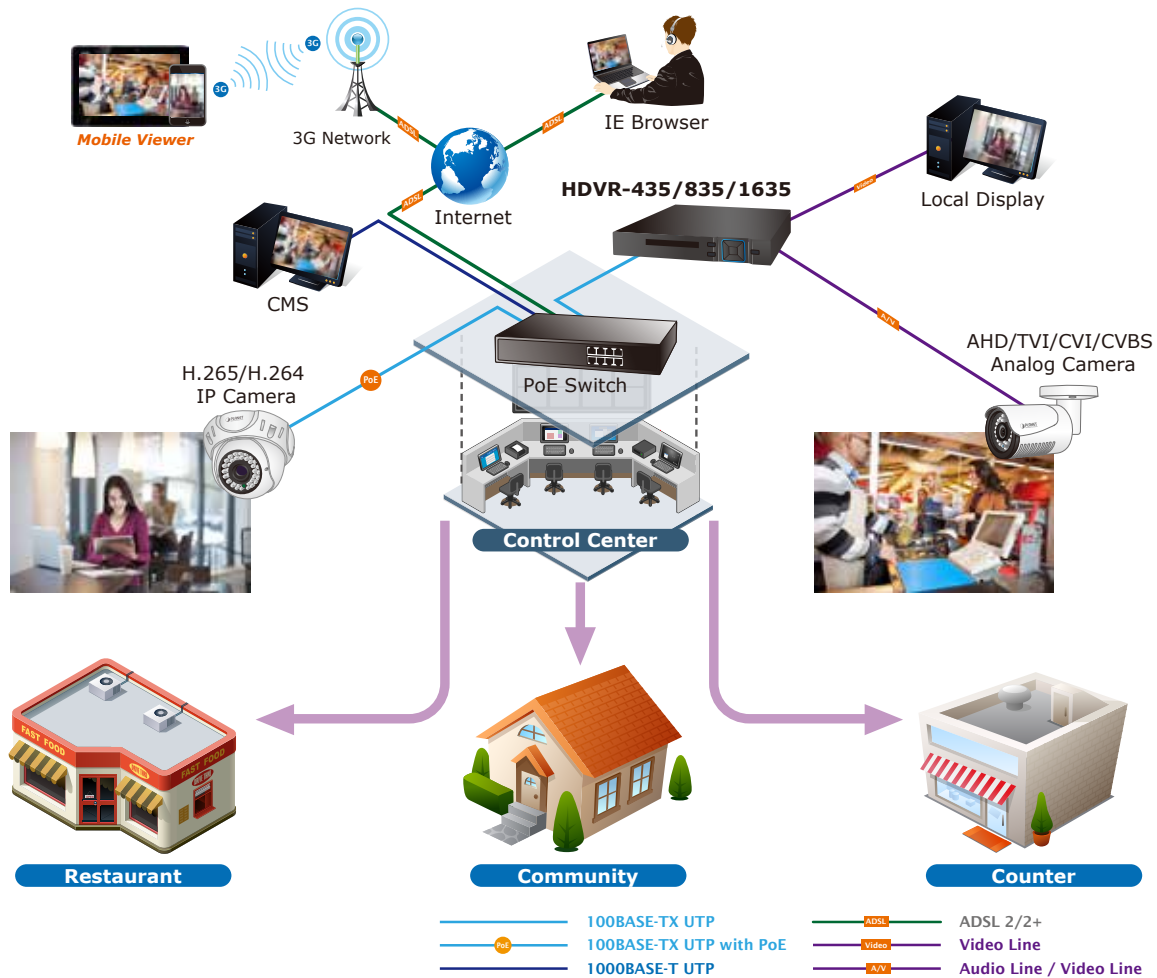

1080p Local Display

Real-time Remote Monitoring

Video from the HDVR system can be accessed with Web browsers and mobile devices. With remote monitoring, you can view live and recorded video, allowing for easier monitoring of your video deployments, and the ability to react quickly to alarms and events.

Real-time, Remote Monitoring

Central Management System (CMS)

Not just for small-scale applications such as retail stores and SMBs, the HDVR system is expandable for multi-site management with the bundled CMS software. The CMS software is able to manage up to 64 channels of cameras simultaneously. With user-friendly graphic interface, users can control any cameras or HDVRs easily and make a quick response when an event is triggered. With CMS support, users are able to make surveillance more efficient.

Applications

Advanced Event Management

The HDVR-435 is equipped with a smart alarm-triggering mechanism and supports various alerts and abnormal events. When it comes to a critical event, having a smart and responsive event management in place is essential for video surveillance system. This feature greatly strengthens the security and management efficiency of PLANET HDVR system.

Perfect for Indoor Surveillance Applications

PLANET HDVR system can be controlled and monitored both in the local LAN and the remote site via Internet. Users can also log in from their mobile phones to check the monitoring screen anywhere, anytime. It is especially perfect for indoor surveillance in such places as retail stores, communities, restaurants, etc.