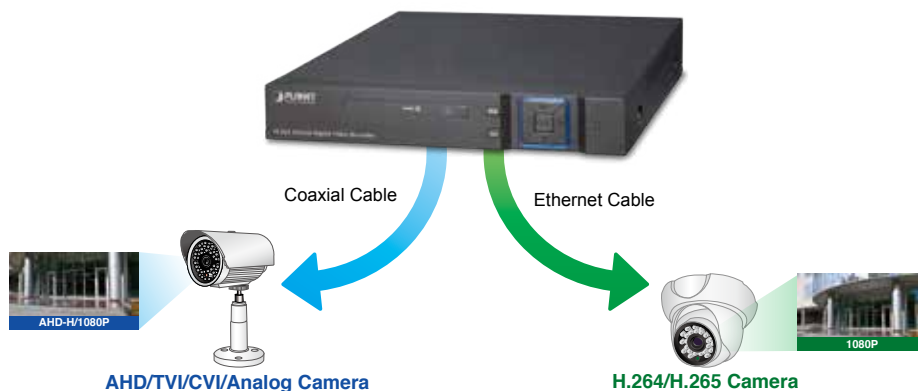

The HDVR-435 **4-channel embedded** system is equipped with **HDMI/VGA** local display and features recording, live view, playback and backup functions, etc. With the easy-to-remember **DDNS** feature, the HDVR can be placed either in LAN or WAN for easy installation. Besides, designed for various surveillance applications via **RS485** interface, the HDVR is capable of controlling most types of protocols. For the purpose of general monitoring, the HDVR-435 offers **app** viewer, **Web** browser and **CMS** (central management software) for multi-platform remote access, thus making it an ideal solution for various applications, such as retail stores, communities, SMBs, supermarkets, restaurants and schools.

Bandwidth Saving

With H.265 compression technology, the HDVR-435 offers over 30% more of recording capacity than systems employing H.264 compression. This advance gives users larger storage space for longer durations of video recording.

Hybrid Integration

The HDVR-435 allows each of its 4 channels to be connected to either an analog camera or an IP camera. If you already have analog cameras and want to add on a few IP cameras, the HDVR-435 is definitely your ideal choice. In addition, as the HDVR complies with ONVIF, it is interoperable with any third-party IP cameras, thus omitting compatibility issue and allowing you to add more cameras.

Hybrid Integrated IP and AHD/TVI/CVI/CVBS System

High Resolution Local Display

The HDVR-435 provides HDMI and VGA video output interfaces for dual local displays, which can be connected to HDMI monitor or VGA monitor for live view monitoring with a maximum video output of 1920 x 1080 resolutions. Due to local display, it can eliminate the need for a separate PC to view video from the unit. Besides, it also can be operated with the USB mouse to configure and monitor all the system easily.