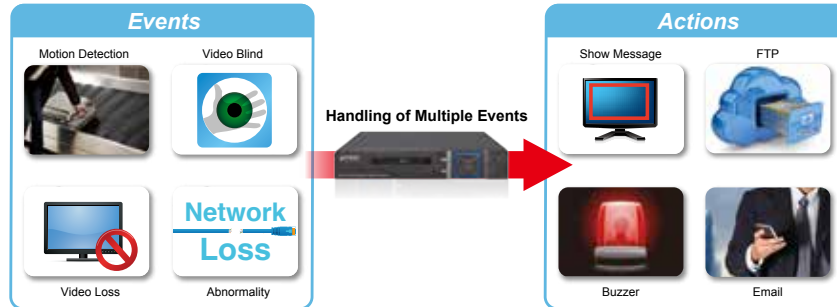

1080p Local Display

Real-time Remote Monitoring

Video from the HDVR system can be accessed with Web browsers and mobile devices. With remote monitoring, you can view live and recorded video, allowing for easier monitoring of your video deployments, and the ability to react quickly to alarms and events.

Real-time, Remote Monitoring

Central Management System (CMS)

Not just for small-scale applications such as retail stores and SMBs, the HDVR system is expandable for multi-site management with the bundled CMS software. The CMS software is able to manage up to 64 channels of cameras simultaneously. With user-friendly graphic interface, users can control any cameras or HDVRs easily and make a quick response when an event is triggered. With CMS support, users are able to make surveillance more efficient.

Applications

Advanced Event Management

The HDVR-435 is equipped with a smart alarm-triggering mechanism and supports various alerts and abnormal events. When it comes to a critical event, having a smart and responsive event management in place is essential for video surveillance system. This feature greatly strengthens the security and management efficiency of PLANET HDVR system.

Perfect for Indoor Surveillance Applications

PLANET HDVR system can be controlled and monitored both in the local LAN and the remote site via Internet. Users can also log in from their mobile phones to check the monitoring screen anywhere, anytime. It is especially perfect for indoor surveillance in such places as retail stores, communities, restaurants, etc.