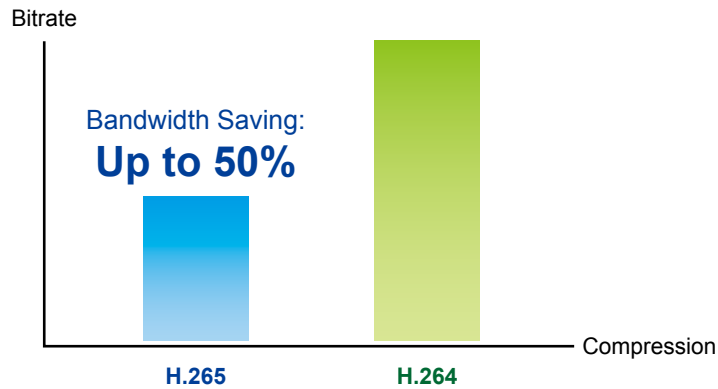

Bandwidth Saving

With H.265 compression technology, the HDVR-435 offers over 30% more of recording capacity than systems employing H.264 compression. This advance gives users larger storage space for longer durations of video recording.