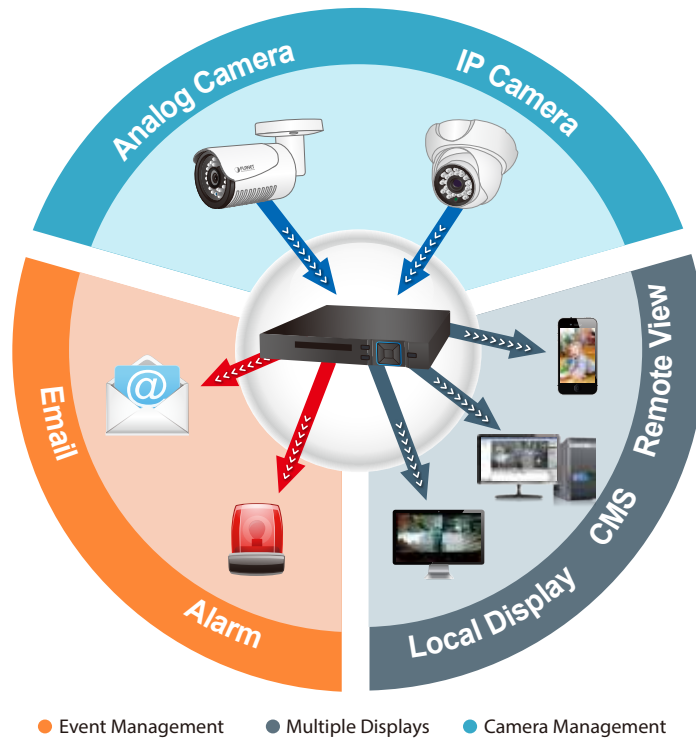

The HDVR-435 **4-channel embedded** system is equipped with **HDMI/VGA** local display and features recording, live view, playback and backup functions, etc. With the easy-to-remember **DDNS** feature, the HDVR can be placed either in LAN or WAN for easy installation. Besides, designed for various surveillance applications via **RS485** interface, the HDVR is capable of controlling most types of protocols. For the purpose of general monitoring, the HDVR-435 offers **app** viewer, **Web** browser and **CMS** (central management software) for multi-platform remote access, thus making it an ideal solution for various applications, such as retail stores, communities, SMBs, supermarkets, restaurants and schools.

Video Recording / Backup

- Simultaneous recording and live video streams
- Manual or scheduled recording of 4 cameras simultaneously
- Video recycling function 24/7 for easy inquiry of suspicious events
- Exports recorded video file in H.26X or AVI format to USB device
- Instant Event Notification

Easy Installation and Management

- ONVIF compliant for interoperability
- Supports multiple languages
- Automatically discovered by management software
- Web-based and management utility for easy configuration
- Up to 64 channels with the central management software
- Supports two USB2.0 ports for mouse control and backup
- Supports mobile phone remote viewer, Web UI and CMS

1080p Local Display

Real-time Remote Monitoring

Video from the HDVR system can be accessed with Web browsers and mobile devices. With remote monitoring, you can view live and recorded video, allowing for easier monitoring of your video deployments, and the ability to react quickly to alarms and events.