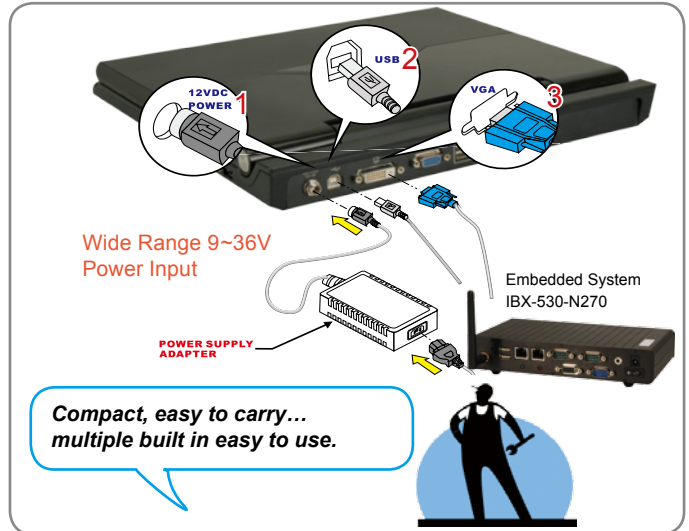

Repair Maintenance Tool

General maintenance and repair workers often carry out several different tasks in a single day, at any number of locations. The compact all-in-one console allows the workers to carry it comfortably to do the system maintenance, especially to those embedded systems which are difficult to dismantle.

Easy wiring via VGA / DVI and USB cables decreases the installation time!

Install Anywhere with Adjustable FLAT VESA ARM!

Robust Die-casting Base