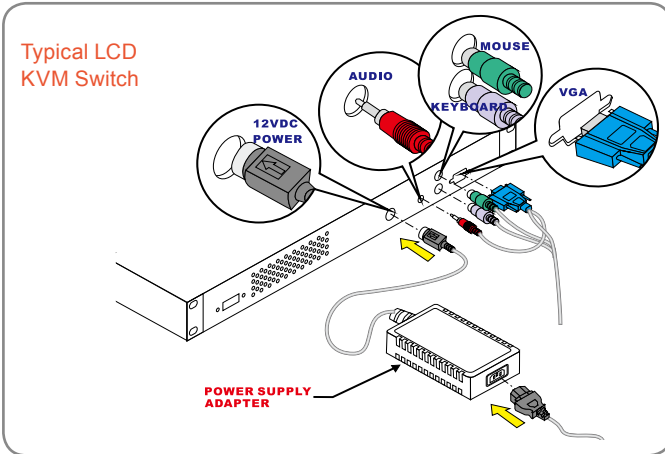

Repair Maintenance Tool

General maintenance and repair workers often carry out several different tasks in a single day, at any number of locations. The compact all-in-one console allows the workers to carry it comfortably to do the system maintenance, especially to those embedded systems which are difficult to dismantle.

Easy wiring via VGA / DVI and USB cables decreases the installation time!

Install Anywhere with Adjustable FLAT VESA ARM!

Robust Die-casting Base