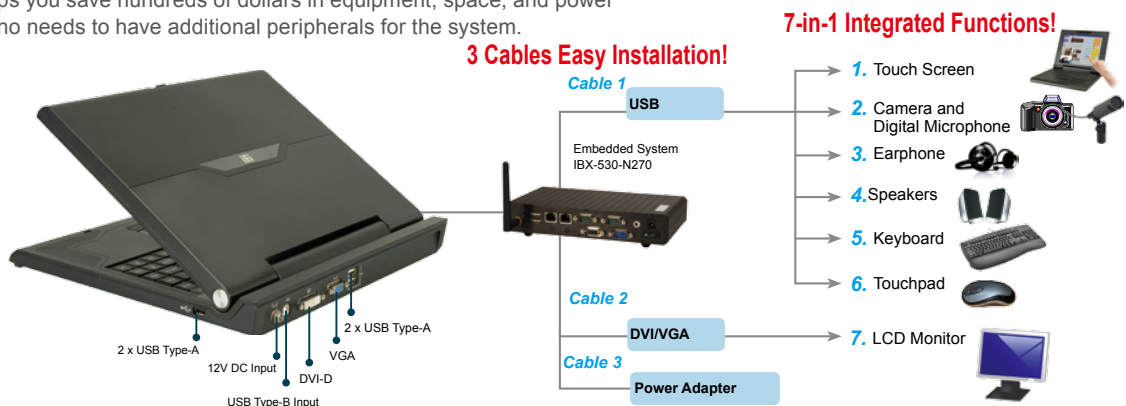

1

IEI Mobile Solution

2

Automation Panel Solutions

3

Video Wall Controller/ Splitter

4

RISC-based Solutions

5

PACSmate Medical

6

Optional Peripherals