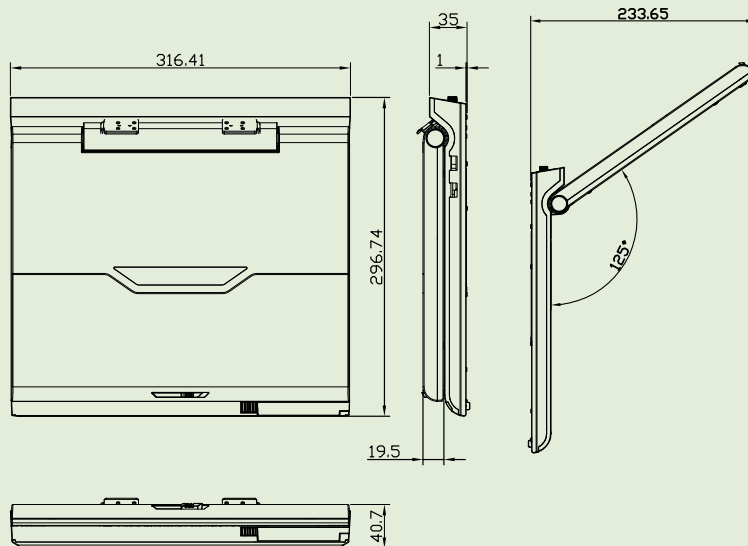

Easy wiring via VGA / DVI and USB cables decreases the installation time!

Install Anywhere with Adjustable FLAT VESA ARM!

Robust Die-casting Base

VESA 75/100

ALOHA-12A Dimensions (Unit: mm)

- 1 IEI Mobile Solution
- 2 Automation Panel Solutions
- 3 Video Wall Controller/ Splitter
- 4 RISC-based Solutions
- 5 PACSmate Medical
- 6 Optional Peripherals